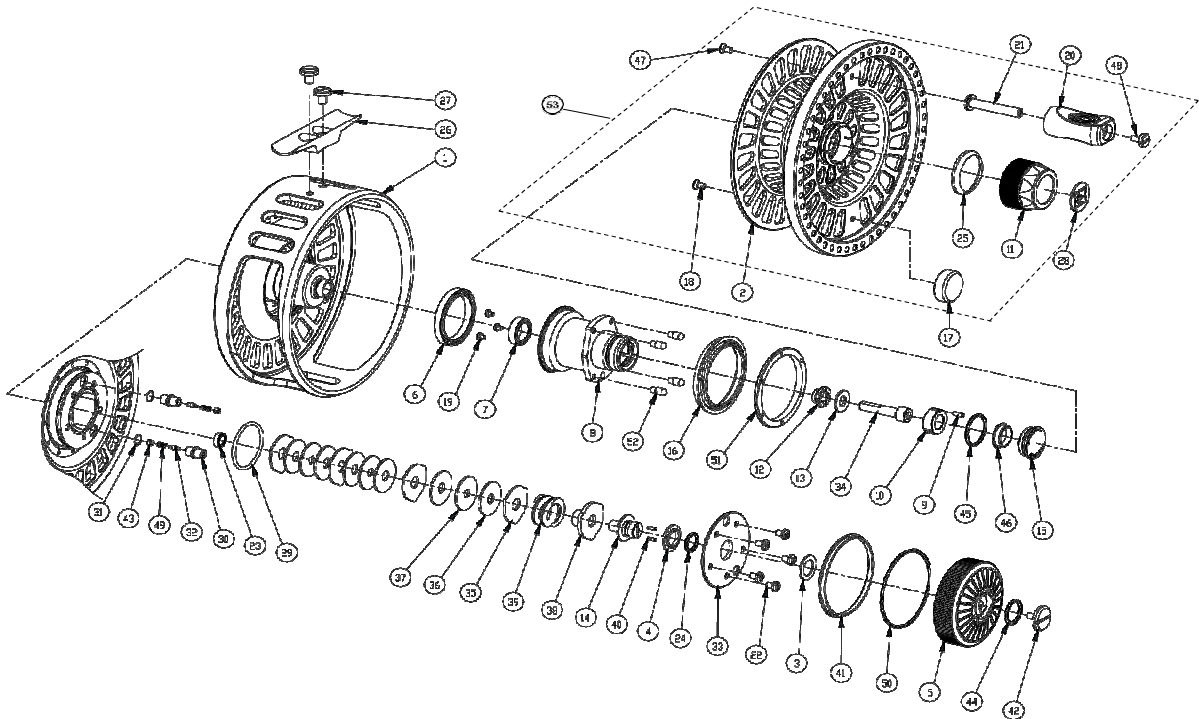

SPARE PARTS LIST FOR HARDY FORTUNA X

#	DESCRIPTION	QTY	PART NUMBER				HARDY ITEM NO.			
			X1	X2	X3	X4	X1	X2	X3	X4
1	Frame	1	1376478	1377719	1377720	1377721	N/A	N/A	N/A	N/A
2	Spool	1	1377722	1377723	1377724	1377725	N/A	N/A	N/A	N/A
3	Drag Control Seal	1		1329127				HREFORX1SP01		
4	Frame Inner Seal	1		1329128				HREFORX1SP02		
5	Drag Knob	1	1329129		1329179		HREFORX1SP03		HREFORX3SP01	
6	Axle Rear Ball Bearing	1	1329130		1329180		HREFORX1SP04		HREFORX3SP02	
7	Axle Front Ball Bearing	1		1329131				HREFORX1SP05		
8	Spool Axle	1	1329132		1329181		HREFORX1SP06		HREFORX3SP03	
9	One Way Clutch Pin	1		1329133				HREFORX1SP07		
10	One Way Clutch	1		1329134				HREFORX1SP08		
11	Spool Release Nut	1		1329135				HREFORX1SP09		
12	Drag Compartment Screw	1		1329136				HREFORX1SP10		
13	Torsion Teflon Seal	1		1329137				HREFORX1SP11		
14	Drag Screw	1	1329138		1329182		HREFORX1SP12		HREFORX3SP04	
15	One Way Clutch Cover	1		1329139				HREFORX1SP13		
16	Rear Bearing Teflon Seal	1	1329140		1329183		HREFORX1SP14		HREFORX3SP05	
17	Counterweight	1	1329141		1329184		HREFORX1SP15		HREFORX3SP06	
18	Counterweight Screw	1		1329167				HREFORX1SP41		
19	Axle Front Ball Bearing Screw	3		1329142				HREFORX1SP16		
20	Handle(Round No.1)	1	1329143	N/A	N/A		HREFORX1SP17	N/A	N/A	
	Handle(Paddle No.2)	1	N/A	1329144	N/A		N/A	HREFORX1SP18	N/A	
	Handle(Paddle No.3&4)	1	N/A	N/A	1329200		N/A	N/A	HREFORX3SP22	
21	Handle Axle	1	1329145		1329185		HREFORX1SP19		HREFORX3SP07	
22	Drag Cover Plate Screws	5		1329146				HREFORX1SP20		
23	Drag Compartment Bearing	1		1329147				HREFORX1SP21		
24	Drag Screw O-Ring	1		1329148				HREFORX1SP22		
25	Spool Release Nut Nylon	1		1329149				HREFORX1SP23		
26	Foot	1	1329176	1329178	1329199	1329201	HREFORX1SP50	HREFORX2SP01	HREFORX3SP21	HREFORX4SP01
27	Foot Screw	2	1329150		1329186		HREFORX1SP24		HREFORX3SP08	
28	Castle & Fly Badge	1	1377726		1377727		N/A		N/A	
29	Front O-Seal	1	1329151		1329187		HREFORX1SP25		HREFORX3SP09	
30	Clicker Unit Compartment	2		1329152				HREFORX1SP26		
31	Clicker Compartment O-Ring	1		1329175				HREFORX1SP49		
32	Spool Clicker	2		1329153				HREFORX1SP27		
33	Drag Compartment Cover	1	1329154		1329188		HREFORX1SP28		HREFORX3SP10	
34	Torsion Drive	1	1329155		1329189		HREFORX1SP29		HREFORX3SP11	
35	Fixed Drag Washer	3	1329156		1329190		HREFORX1SP30		HREFORX3SP12	
36	Carbon Drag Washer	4	1329157		N/A		HREFORX1SP31		N/A	
	Carbon Drag Washer	6	N/A		1329191		N/A		HREFORX3SP13	
37	Rotary Drag Washer	3	1329158		N/A		HREFORX1SP32		N/A	
	Rotary Drag Washer	2	N/A		1329192		N/A		HREFORX3SP14	
38	Drag Nut	1	1329159		1329193		HREFORX1SP33		HREFORX3SP15	
39	Compression Spring	1	1329160		1329194		HREFORX1SP34		HREFORX3SP16	
40	Drag Knob Pin	2		1329161				HREFORX1SP35		
41	Drag Knob Outer Seal	1	1329162		1329195		HREFORX1SP36		HREFORX3SP17	
42	Drag Knob Screw	1		1329163				HREFORX1SP37		
43	Clicker Screw	2		1329164				HREFORX1SP38		
44	Drag Knob Screw O-Ring	1		1329165				HREFORX1SP39		
45	OWC Cover O-Ring	1		1329170				HREFORX1SP44		
46	Cover Insert - Teflon	1		1329166				HREFORX1SP40		
47	Handle Axle Screw	1		1329167				HREFORX1SP41		
48	Handle Screw	1		1329168				HREFORX1SP42		HREFORX3SP18
49	Clicker Compression Spring	2		1329169				HREFORX1SP43		
50	Drag Knob Outer O-Ring	1	1329171		1329197		HREFORX1SP45		HREFORX3SP19	
51	Rear Bearing Teflon Seal Retainer	1	1329174		1329198		HREFORX1SP48		HREFORX3SP20	
	Spool Drive Screw (Gold)	1	1329172		N/A		HREFORX1SP46		N/A	
52	Spool Drive Screw (Gold)	4	N/A		1329172		N/A		HREFORX1SP46	
	Spool Drive Screw (Titanium)	1	1329173		N/A		HREFORX1SP47		N/A	
53	Spare Spool	1	1377728	1377729	1377730	1377731	N/A	N/A	N/A	N/A